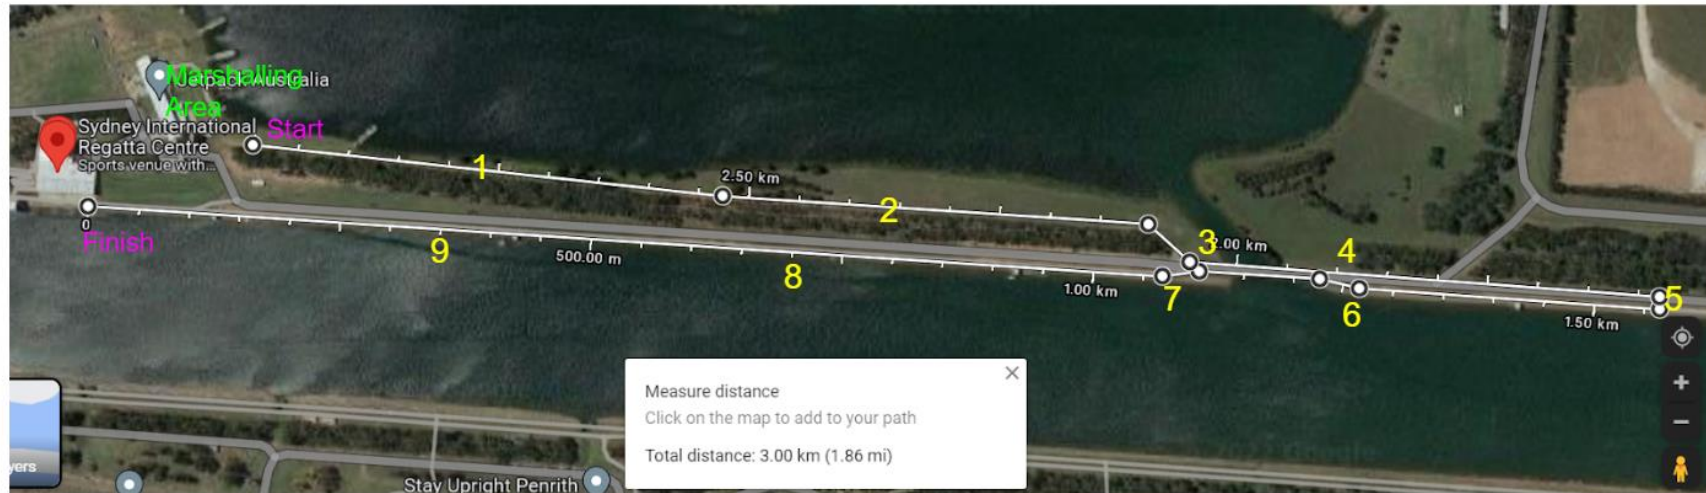

2022 St Marys PSSA Zone Cross Country Course (2 Km)

2km Course for 8/9 and 10 year old races.

- Students should sit in the Grandstand in the area allocated for their school in front of the canteen/toilet block.
- Areas for spectators are on the grassed slope next to the Grandstand. Please ensure you sit in the correct spots so not to interfere with the course.

Please note that slight alterations to the course may occur on the day.

2022 St Marys PSSA Zone Cross Country Course (3 Km)

3km Course for 11 and 12/13 year old races.

- Students should sit in the Grandstand in the area allocated for their school in front of the canteen/toilet block.
- Areas for spectators are on the grassed slope next to the Grandstand. Please ensure you sit in the correct spots so not to interfere with the course.